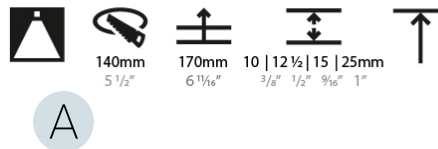

OPTICAL

Reflector°: 18 / 34
 Optic°: Lens Pack - No Lens / Linear Spread Lens / Honeycomb / Spread Lens
 Adjustability: Fixed
 Upon Request: Special Beam Angles

RATINGS AND CERTIFICATIONS

382, F 416-247-9319, www.zaneen.com
 Certified and Compliant for North American Standards
 IP rating: IP20