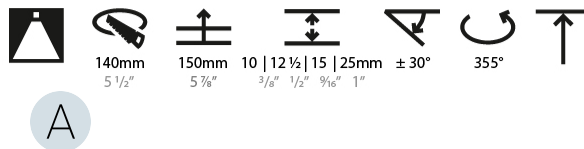

Ø 136mm 5 3/8"