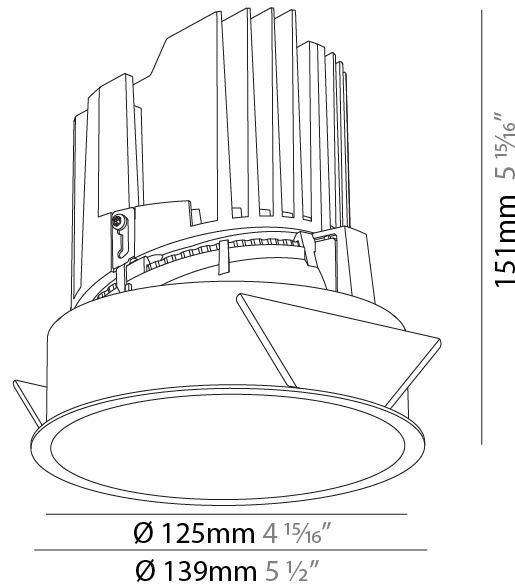

PHYSICAL

Shape: Round
Diameter (mm): 139
Diameter (in): 5 1/2
Height (mm): 151
Height (in): 5 15/16
Ceiling Thickness (mm): 10 / 12.5 / 15
Ceiling Thickness (in): 3/8 or 1/2 or 9/16
Min. Recessing Depth (mm): 170
Min. Recessing Depth (in): 6 11/16
Light Distribution: Downlight
Weight (kg): 0.926
Weight (lbs): 2.04
Fixture Finish: SSR / BKV / CWI / CRY / HAB / UFT / ITA / RUA / FTG / MYG / LOD / PUS / FRO / FUP / KIA / POP / BLS / SPG / MEY / GOH / GUM / CHC / COM / ABZ / JAG / OBR / MOS / ROR
Fixture Material: Aluminum Die Cast
Cut-out Measurements: 130mm / 5 1/8"

ELECTRICAL

Lamp Type: LED (Zhaga Standard)
Input Wattage (W): 28.6
Total Output Wattage (W): 26.4
Dimming: Tri-Mode (Non-Dimming and Phase Dimming (120Vac only) and 0-10V Dimming)
Driver Included: No
Driver Location: Recessed Housing
Driver Type: Constant Current - Universal
Driver Class: Class 2
Housing: See components
Input Voltage (V): 120 - 277
Constant Current (MA): 700

LED

Number of LEDs: 1
Color Temperature (°K): 2700 / 3000 / 3500 / 4000
Max. Delivered Lumen (lm): 2030 / 2080 / 2186 / 2230
Nominal Lumen (lm): 3210 / 3290 / 3459 / 3530
CRI: >90 CRI
Efficiency (%): 0.631
Lamp Life (hrs): 50000

OPTICAL

Reflector: 20 / 25 / 40

RATINGS AND CERTIFICATIONS

Certified By: Certified for North American Standards
IP rating: IP20