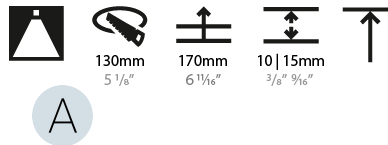

PHYSICAL

Shape: Round
Diameter (mm): 139
Diameter (in): 5 1/2
Height (mm): 151
Height (in): 5 15/16
Ceiling Thickness (mm): 10 / 12.5 / 15
Ceiling Thickness (in): 3/8 or 1/2 or 9/16
Min. Recessing Depth (mm): 170
Min. Recessing Depth (in): 6 11/16
Light Distribution: Downlight
Weight (kg): 0.951
Weight (lbs): 2.1
Fixture Finish: SSR / BKV / CWI / CRY / HAB / UFT / ITA / RUA / FTG / MYG / LOD / PUS / FRO / FUP / KIA / POP / BLS / SPG / MEY / GOH / GUM / CHC / COM / ABZ / JAG / OBR / MOS / ROR
Fixture Material: Aluminum Die Cast
Cut-out Measurements: 130mm / 5 1/8"

ELECTRICAL

Lamp Type: LED (Zhaga Standard)
Input Wattage (W): 28.6
Total Output Wattage (W): 26.4
Dimming: Tri-Mode (Non-Dimming and Phase Dimming (120Vac only) and 0-10V Dimming)
Driver Included: No
Driver Location: Recessed Housing
Driver Type: Constant Current - Universal
Driver Class: Class 2
Input Voltage (V): 120 - 277
Constant Current (MA): 700

LED

Number of LEDs: 1
Color Temperature (°K): 2700 / 3000 / 3500 / 4000
Max. Delivered Lumen (lm): 1890 / 1940 / 2038 / 2080
Nominal Lumen (lm): 3210 / 3290 / 3459 / 3530
CRI: >90 CRI
Efficiency (%): 0.631
Lamp Life (hrs): 50000

OPTICAL

Reflector: 20 / 25 / 40

RATINGS AND CERTIFICATIONS

Certified By: Certified for North American Standards
IP rating: IP54

PROJECT	_____
TYPE	_____
SPECIFIER	_____
QUANTITY	_____
DATE	_____