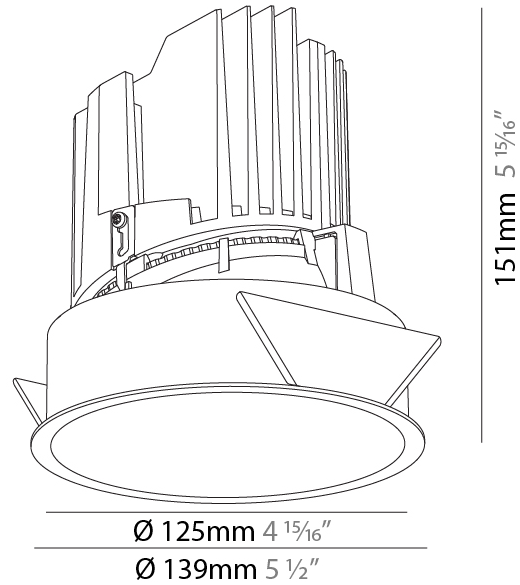

PHYSICAL

Shape: Round
Diameter (mm): 139
Diameter (in): 5 1/2
Height (mm): 151
Height (in): 5 15/16
Ceiling Thickness (mm): 10 / 12.5 / 15
Ceiling Thickness (in): 3/8 or 1/2 or 9/16
Min. Recessing Depth (mm): 170
Min. Recessing Depth (in): 6 11/16
Light Distribution: Downlight
Weight (kg): 0.951
Weight (lbs): 2.1
Fixture Finish: SSR / BKV / CWI / CRY / HAB / UFT / ITA / RUA / FTG / MYG / LOD / PUS / FRO / FUP / KIA / POP / BLS / SPG / MEY / GOH / GUM / CHC / COM / ABZ / JAG / OBR / MOS / ROR
Fixture Material: Aluminum Die Cast
Cut-out Measurements: 130mm / 5 1/8"

ELECTRICAL

Lamp Type: LED (Zhaga Standard)
Input Wattage (W): 28.6
Total Output Wattage (W): 26.4
Dimming: Tri-Mode (Non-Dimming and Phase Dimming (120Vac only) and 0-10V Dimming)
Driver Included: No
Driver Location: Recessed Housing
Driver Type: Constant Current - Universal
Driver Class: Class 2
Input Voltage (V): 120 - 277
Constant Current (MA): 700

LED

Number of LEDs: 1
Color Temperature (°K): 2700 / 3000 / 3500 / 4000
Max. Delivered Lumen (lm): 1890 / 1940 / 2038 / 2080
Nominal Lumen (lm): 3210 / 3290 / 3459 / 3530
CRI: >90 CRI
Efficiency (%): 0.631
Lamp Life (hrs): 50000

OPTICAL

Reflector: 20 / 25 / 40

RATINGS AND CERTIFICATIONS

Certified By: Certified for North American Standards
IP rating: IP54

PROJECT	_____
TYPE	_____
SPECIFIER	_____
QUANTITY	_____
DATE	_____