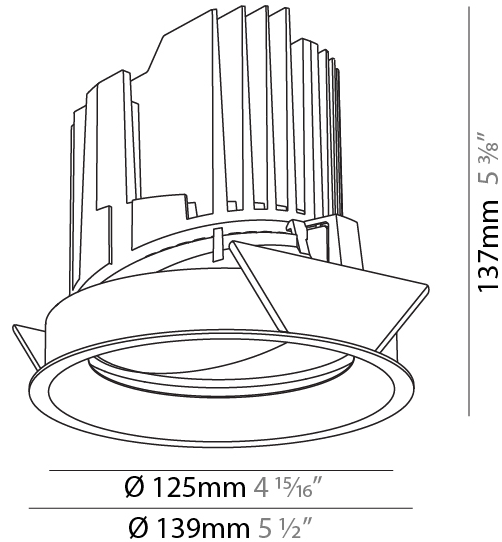

GENERAL

Series: Bioniq
 Subseries: Bioniq Round Adjustable
 Brand: Prolicht
 Division: Architectural
 Mounting Type: Recessed
 Mounting Location: Ceiling
 Subcategory: Downlight

PHYSICAL

Shape: Round
 Diameter (mm): 139
 Diameter (in): 5 1/2
 Height (mm): 137
 Height (in): 5 3/8
 Ceiling Thickness (mm): 10 / 12.5 / 15
 Ceiling Thickness (in): 3/8 or 1/2 or 9/16
 Min. Recessing Depth (mm): 150
 Min. Recessing Depth (in): 5 7/8
 Light Distribution: Adjustable / Downlight
 Weight (kg): 0.836
 Weight (lbs): 1.84
 Fixture Finish: SSR / BKV / CWI / CRY / HAB / UFT / ITA / RUA / FTG / MYG / LOD / PUS / FRO / FUP / KIA / POP / BLS / SPG / MEY / GOH / GUM / CHC / COM / ABZ / JAG / OBR / MOS / ROR
 Fixture Material: Aluminum Die Cast
 Cut-out Measurements: 130mm / 5 1/8"

OPTICAL

Reflector°: 18 / 38
 Optic°: Lens Pack - No Lens / Linear Spread Lens / Honeycomb / Spread Lens
 Adjustability: Rotational 355°; Tilt 30°

RATINGS AND CERTIFICATIONS

Certified By: Certified for North American Standards
 IP rating: IP20
 Zaneen Group Inc. © 2024, T 1800-388-3382, F 416-247-9319, www.zaneen.com