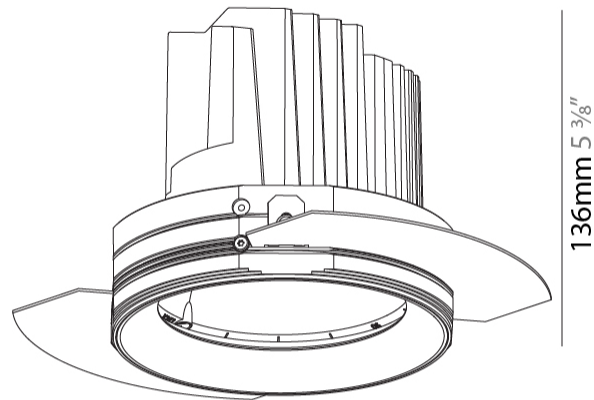

ELECTRICAL

Lamp Type: LED (Zhaga Standard)
Input Wattage (W): 28.6
Total Output Wattage (W): 26.4
Dimming: Tri-Mode (Non-Dimming and Phase Dimming (120Vac only) and 0-10V Dimming)
Driver Included: No
Driver Location: Recessed Housing
Driver Type: Constant Current - Universal
Driver Class: Class 2
Housing: See components
Input Voltage (V): 120 - 277
Constant Current (MA): 700

LED

Number of LEDs: 1
Color Temperature (°K): 2700 / 3000 / 3500 / 4000
Max. Delivered Lumen (lm): 2030 / 2080 / 2185 / 2230
Nominal Lumen (lm): 3210 / 3290 / 3459 / 3530
CRI: >90 CRI
Efficiency (%): 63.1 / 61.5 / 63.2
Lamp Life (hrs): 50000
Upon Request: RGB-W Tunable White Special Color Temperature Special LED

OPTICAL

Reflector°: 20 / 25 / 40
Adjustability: Rotational 355°; Tilt 30°
Upon Request: Special Beam Angles

RATINGS AND CERTIFICATIONS

Zaneen Group Inc. © 2024, T 1800-388-3382, F 416-247-9319, www.zaneen.com
Certified By: Certified for North American Standards
Available for International specifications by adding "INT" at the end of the existing Model #. For assistance on 'custom' specifications, contact zteam@zaneen.com.
IP Rating: IP20
If a conflict occurs to supply the best product, we reserve the right to change specifications or materials without notice. The most recent specification sheets are found at zaneen.com