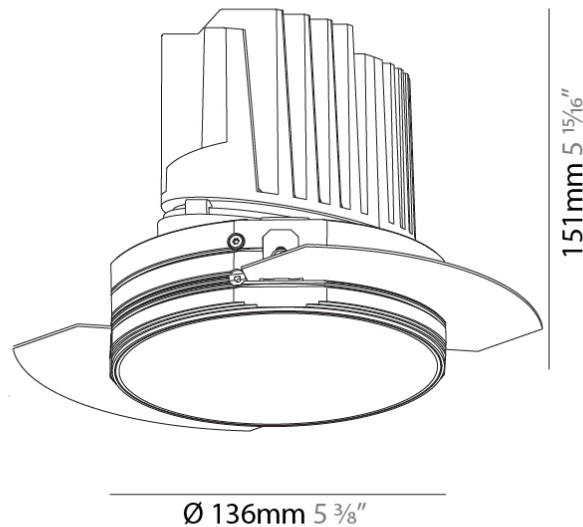

GENERAL

Series: Bioniq
 Subseries: Bioniq Round Deep
 Brand: Prolicht
 Division: Architectural
 Mounting Type: Trimless
 Mounting Location: Ceiling
 Subcategory: Downlight

PHYSICAL

Shape: Round
 Diameter (mm): 136
 Diameter (in): 5 3/8
 Height (mm): 151
 Height (in): 5 15/16
 Ceiling Thickness (mm): 10 / 12.5 / 15 / 25
 Ceiling Thickness (in): 3/8 or 1/2 or 9/16 or 1
 Min. Recessing Depth (mm): 170
 Min. Recessing Depth (in): 6 11/16
 Light Distribution: Downlight
 Weight (kg): 1.078
 Weight (lbs): 2.37
 Fixture Finish: SSR / BKV / CWI / CRY / HAB / UFT / ITA / RUA / FTG / MYG / LOD / PUS / FRO / FUP / KIA / POP / BLS / SPG / MEY / GOH / GUM / CHC / COM / ABZ / JAG / OBR / MOS / ROR
 Fixture Material: Aluminum Die Cast
 Cut-out Measurements: Ø 140mm / 5 1/2"
 Upon Request: Unique Ceiling Thickness

OPTICAL

Reflector°: 18 / 34
 Optic°: Lens Pack - No Lens / Linear Spread Lens / Honeycomb / Spread Lens
 Adjustability: Fixed
 Upon Request: Special Beam Angles

RATINGS AND CERTIFICATIONS

382, F 416-247-9319, www.zaneen.com
 Certified and Compliant for North American Standards
 IP rating: IP20