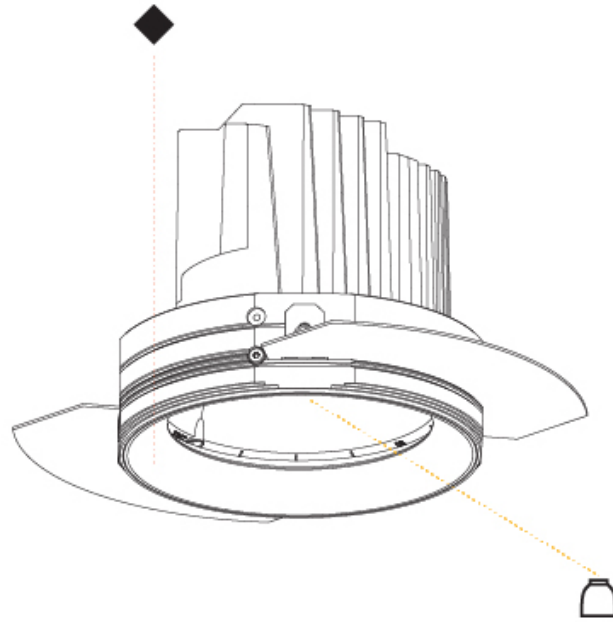

Ø 136mm 5 3/8"

BIONIQ ROUND ADJUSTABLE TRIMLESS

A35185-

PROJECT

TYPE

SPECIFIER

QUANTITY

DATE