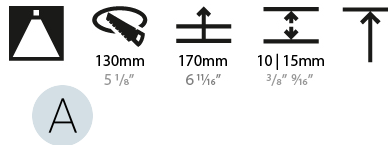

PHYSICAL

Shape: Round
Diameter (mm): 139
Diameter (in): 5 1/2
Height (mm): 151
Height (in): 5 15/16
Ceiling Thickness (mm): 10 / 12.5 / 15
Ceiling Thickness (in): 3/8 or 1/2 or 9/16
Min. Recessing Depth (mm): 170
Min. Recessing Depth (in): 6 11/16
Light Distribution: Downlight
Weight (kg): 0.926
Weight (lbs): 2.04
Fixture Finish: SSR / BKV / CWI / CRY / HAB / UFT / ITA / RUA / FTG / MYG / LOD / PUS / FRO / FUP / KIA / POP / BLS / SPG / MEY / GOH / GUM / CHC / COM / ABZ / JAG / OBR / MOS / ROR
Fixture Material: Aluminum Die Cast
Cut-out Measurements: 130mm / 5 1/8"

ELECTRICAL

Lamp Type: LED (Zhaga Standard)
Input Wattage (W): 28.6
Total Output Wattage (W): 26.4
Dimming: Tri-Mode (Non-Dimming and Phase Dimming (120Vac only) and 0-10V Dimming)
Driver Included: No
Driver Location: Recessed Housing
Driver Type: Constant Current - Universal
Driver Class: Class 2
Housing: See components
Input Voltage (V): 120 - 277
Constant Current (MA): 700

LED

Number of LEDs: 1
Color Temperature (°K): 2700 / 3000 / 3500 / 4000
Max. Delivered Lumen (lm): 2030 / 2080 / 2186 / 2230
Nominal Lumen (lm): 3210 / 3290 / 3459 / 3530
CRI: >90 CRI
Efficiency (%): 0.631
Lamp Life (hrs): 50000

OPTICAL

Reflector: 20 / 25 / 40

RATINGS AND CERTIFICATIONS

Certified By: Certified for North American Standards
IP rating: IP20