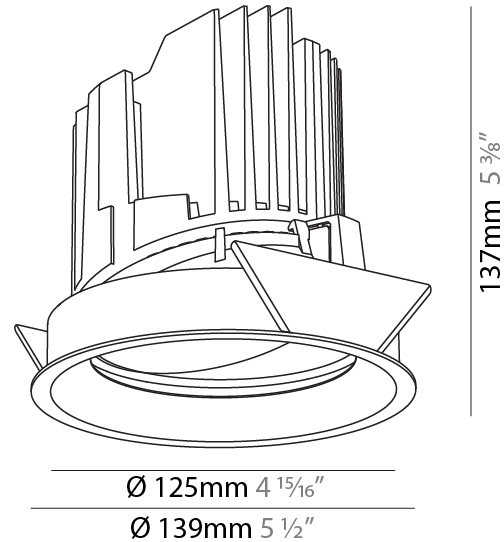

PHYSICAL

Shape: Round
Diameter (mm): 139
Diameter (in): 5 1/2
Height (mm): 137
Height (in): 5 3/8
Ceiling Thickness (mm): 10 / 12.5 / 15
Ceiling Thickness (in): 3/8 or 1/2 or 9/16
Min. Recessing Depth (mm): 150
Min. Recessing Depth (in): 5 7/8
Light Distribution: Adjustable / Downlight
Weight (kg): 0.853
Weight (lbs): 1.88
Fixture Finish: SSR / BKV / CWI / CRY / HAB / UFT / ITA / RUA / FTG / MYG / LOD / PUS / FRO / FUP / KIA / POP / BLS / SPG / MEY / GOH / GUM / CHC / COM / ABZ / JAG / OBR / MOS / ROR
Fixture Material: Aluminum Die Cast
Cut-out Measurements: 130mm / 5 1/8"

ELECTRICAL

Lamp Type: LED (Zhaga Standard)
Input Wattage (W): 28.6
Total Output Wattage (W): 26.4
Dimming: Tri-Mode (Non-Dimming and Phase Dimming (120Vac only) and 0-10V Dimming)
Driver Included: No
Driver Location: Recessed Housing
Driver Type: Constant Current - Universal
Driver Class: Class 2
Housing: See components
Input Voltage (V): 120 - 277
Constant Current (MA): 700

LED

Number of LEDs: 1
Color Temperature (°K): 2700 / 3000 / 3500 / 4000
Max. Delivered Lumen (lm): 1180 / 1930 / 2029 / 2070
Nominal Lumen (lm): 3210 / 3290 / 3459 / 3530
CRI: >90 CRI
Lamp Life (hrs): 50000

OPTICAL

Reflector: 10 / 18 / 36
Adjustability: Rotational 355°, Tilt 30°

RATINGS AND CERTIFICATIONS

Certified By: Certified for North American Standards
IP rating: IP54